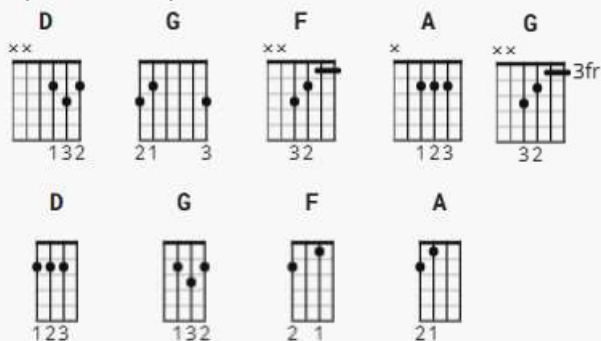

# Should I Stay Or Should I Go

by The Clash

Key: C

Capo: no capo

[Verse 1]

	D	G	D
Darling, you've got to let me know	D	G	D
Should I stay or should I go	G	F	G
If you say that you are mine	D	G	D
I'll be here 'til the end of time	A		
So you've got to let me know	D	G	D
Should I stay or should I go			

[Verse 2]

It's always tease, tease, tease  
 You're happy when I'm on my knees  
 One day is fine, the next is black  
 So if you want me off your back  
 Well, come on and let me know  
 Should I stay or should I go?

[Chorus]

	D	G	D
Should I stay or should I go now?	D	G	D
Should I stay or should I go now?	G	F	G
If I go there will be trouble	D	G	D
And if I stay it will be double	D	G	D
So come on and let me know			

[Verse 3]